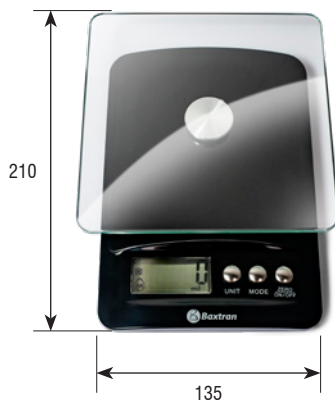

Kitchen scale

FEATURES:

- Kitchen scale
- Glass plate
- LCD display
- Available units: kg, ml, lb and lb:oz.
- Capacity: 5 kg.
- 1x3V CR2032 lithium battery (included).

FUNCTIONS:

- Tare function.
- Auto switch off.

Dimensions (mm)

lb:oz

water volume

milk volume

Code #	Capacity (kg)	Readout (g)	Pan dimensions (mm)	Packing dimensions (mm)	Packing weight (kg)
261479	5	1	150x150	250x185x60	0,7