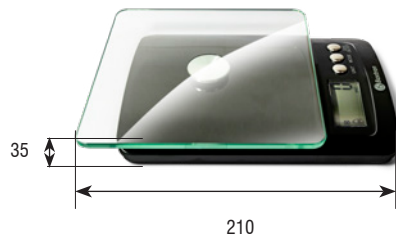

Kitchen scale

FEATURES:

- Kitchen scale
- Glass plate
- LCD display
- Available units: kg, ml, lb and lb:oz.
- Capacity: 5 kg.
- 1x3V CR2032 lithium battery (included).

FUNCTIONS:

- Tare function.
- Auto switch off.

Dimensions (mm)

lb:oz

water volume

milk volume

Code #	Capacity (kg)	Readout (g)	Pan dimensions (mm)	Packing dimensions (mm)	Packing weight (kg)
261479	5	1	150x150	250x185x60	0,7